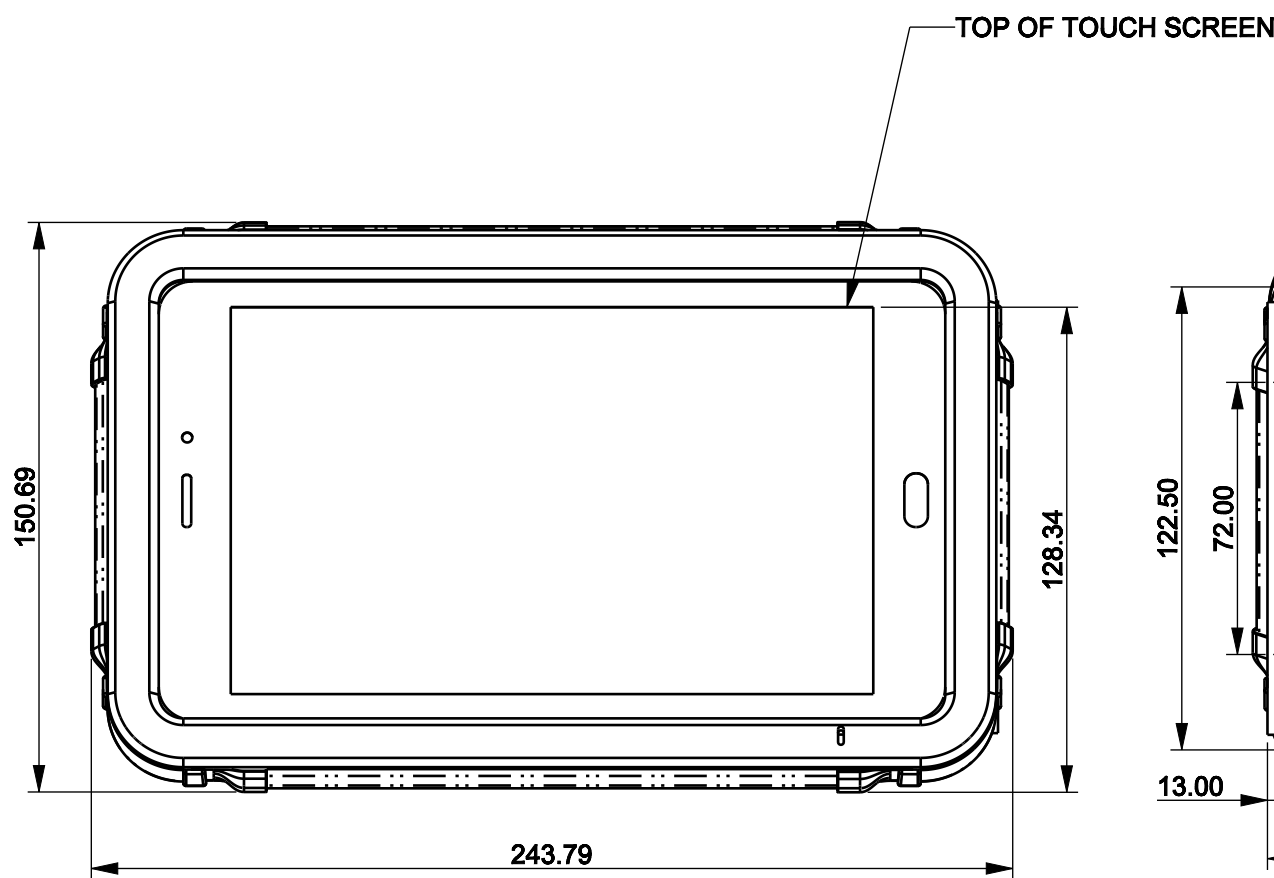

REVISIONS				
ZONE	REV	DESCRIPTION	DATE	APPROVED
			2020-06-02	

ITEM	DESCRIPTION	PART NUMBER	QTY
3	BRACKET, REAR-OFFSET,	273-0041	1
2	BRACKET, 15 DEGREES MOUNT,	273-0022-000	1
1		587-SUB-ASSM	1

UNLESS OTHERWISE SPECIFIED
DIMENSIONS ARE IN MM.
TOLERANCES ARE:
MILLIMETERS ANGLES
X ± 1.0 MM ± 0.5
.X ± 0.50 MM
.XX ± 0.25 MM NOTE:
.XXX ± 0.125MM INCHES=MM/25.4

- DO NOT SCALE DRAWING -

APPROVALS	DATE
DRAWN BY	
CHECKED	
ENGINEER	

**VISUALTARGET 8" SAMSUNG T380,
4 LIGHTS, 15 DEGREE, REAR OFFSET MOUNT**

FINISH	MATERIAL	SIZE B	MODEL NUMBER	DWG NO. 587-1111-100-REAROFFSET	REV
REMOVE ALL BURRS & SHARP CORNERS	MASS 1.120	SCALE 0.500	SHEET SHEET 1 OF 1		