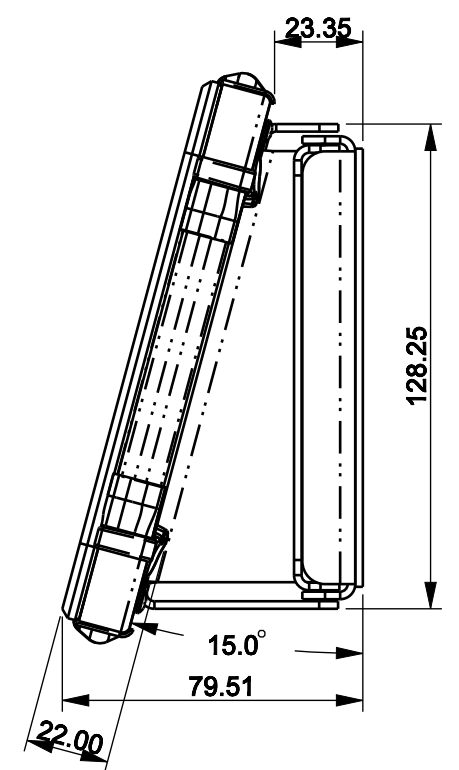

REVISIONS				
ZONE	REV	DESCRIPTION	DATE	APPROVED
			2020-06-02	

ITEM	DESCRIPTION	PART NUMBER	QTY
3	BRACKET, REAR-OFFSET,	273-0041	1
2	BRACKET, 15 DEGREES MOUNT,	273-0022-000	1
1		587-SUB-ASSM	1

UNLESS OTHERWISE SPECIFIED
DIMENSIONS ARE IN MM.
TOLERANCES ARE:
MILLIMETERS ANGLES
X ± 1.0 MM ± 0.5
.X ± 0.50 MM
.XX ± 0.25 MM NOTE:
.XXX ± 0.125MM INCHES=MM/25.4

- DO NOT SCALE DRAWING -

APPROVALS	DATE
DRAWN BY	
CHECKED	
ENGINEER	

**VISUALTARGET 8" SAMSUNG T380,
4 LIGHTS, 15 DEGREE, REAR OFFSET MOUNT**

FINISH	MATERIAL	SIZE B	MODEL NUMBER	DWG NO. 587-1111-100-REAROFFSET	REV
REMOVE ALL BURRS & SHARP CORNERS	MASS 1.120	SCALE 0.500	SHEET SHEET 1 OF 1		