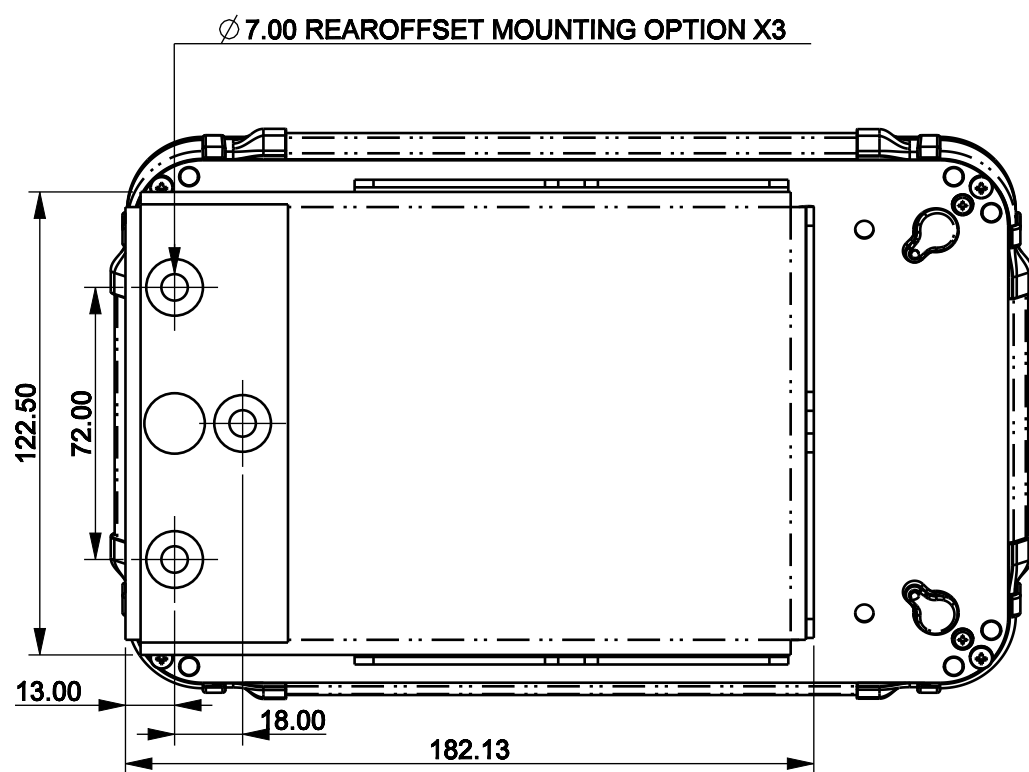

REVISIONS				
ZONE	REV	DESCRIPTION	DATE	APPROVED
			2020-06-02	

ITEM	DESCRIPTION	PART NUMBER	QTY
3	BRACKET, REAR-OFFSET,	273-0041	1
2	BRACKET, 15 DEGREES MOUNT,	273-0022-000	1
1		587-SUB-ASSM	1

UNLESS OTHERWISE SPECIFIED
DIMENSIONS ARE IN MM.
TOLERANCES ARE:
MILLIMETERS ANGLES
X ± 1.0 MM ± 0.5
.X ± 0.50 MM
.XX ± 0.25 MM NOTE:
.XXX ± 0.125MM INCHES=MM/25.4

- DO NOT SCALE DRAWING -

APPROVALS	DATE
DRAWN BY	
CHECKED	
ENGINEER	

**VISUALTARGET 8" SAMSUNG T380,
4 LIGHTS, 15 DEGREE, REAR OFFSET MOUNT**

FINISH	MATERIAL	SIZE B	MODEL NUMBER	DWG NO. 587-1111-100-REAROFFSET	REV
REMOVE ALL BURRS & SHARP CORNERS	MASS 1.120	SCALE 0.500	SHEET SHEET 1 OF 1		